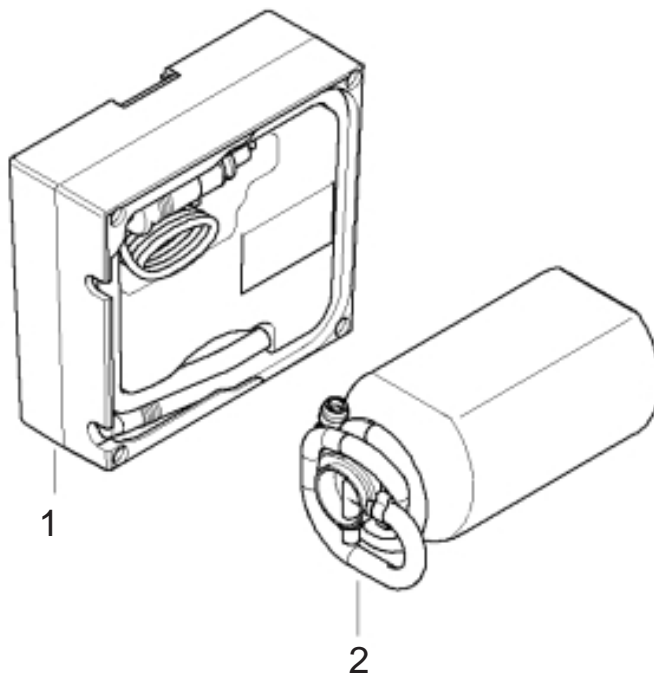

P O S	expression	part number	D3	D3	RL	R E M
			sedan	touring		
1	M-Mobilty-Kit	71 10 2 282 822	1	1		
2	Sealing bottle	71 10 2 282 826	1	1