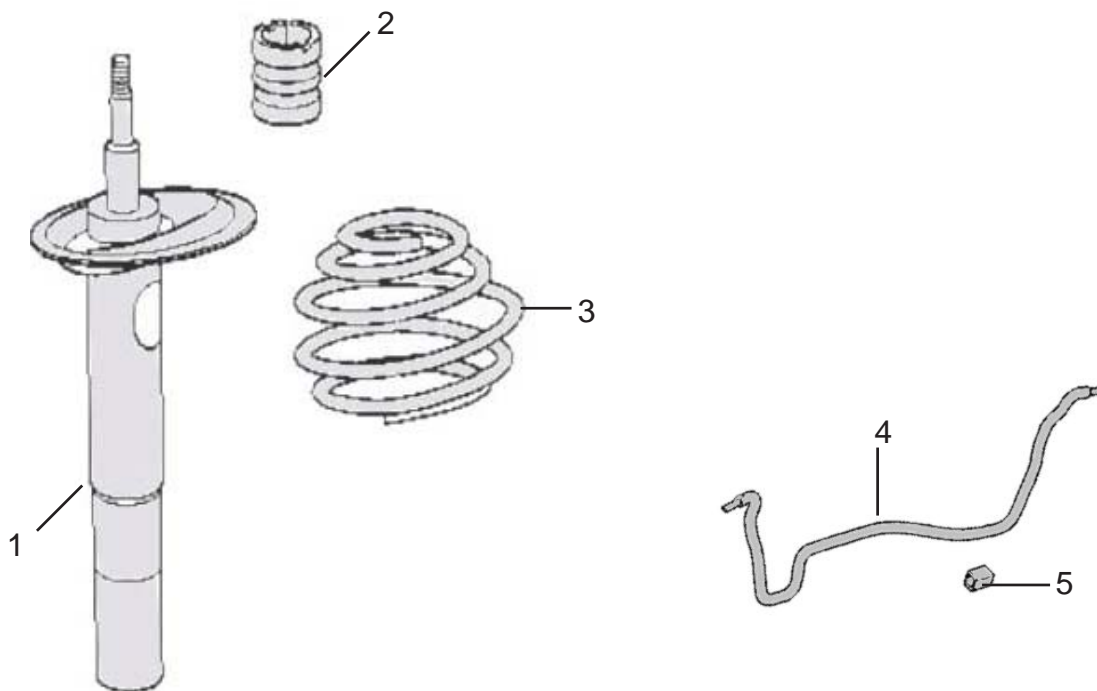

P O S	expression	part number	D3	D3	RL	R E M
			sedan	touring		
1	Suspension leg front left	31 33 6 771 177	1			
1	Suspension leg front right	31 33 6 771 178	1			
1	Suspension leg front left	31 31 6 772 921		1		
1	Suspension leg front right	31 33 6 772 922		1		
2	Damper	31 33 6 767 333	2	2		
3	Front coil spring	see spring table	2	2		a
4	Front stabilizer D=26,5mm	31 35 6 766 288	1	1		
5	Stabilizer rubber mounting	31 35 6 765 574	2	2		

a) See BMW-spring table with SA226