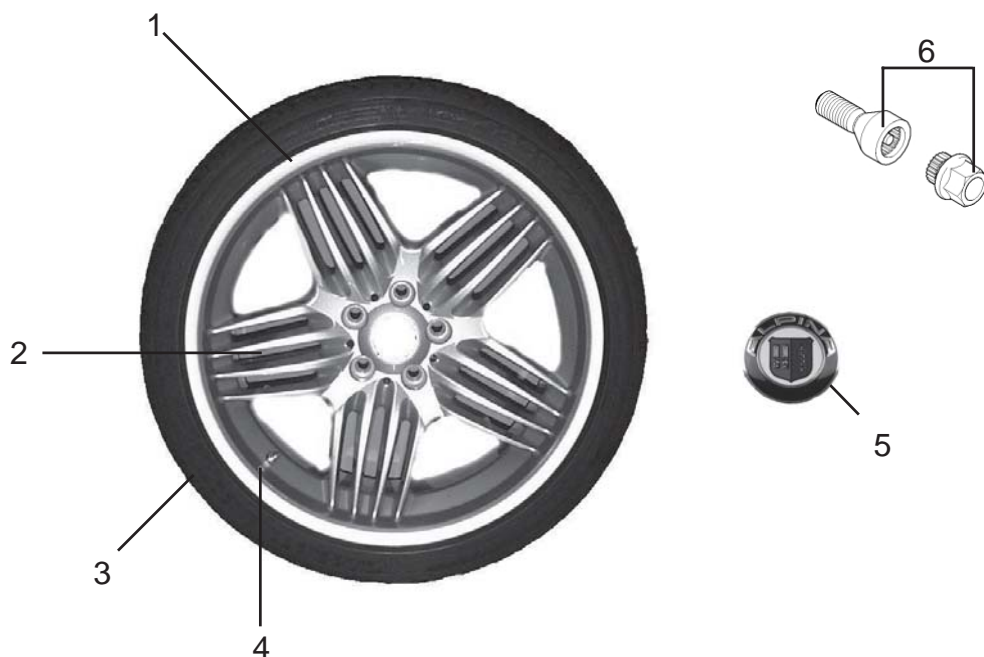

P O S	expression	part number	D3	D3	RL	R E M
			sedan	touring		
1	Alloy wheel 8,5 x 19" with 235/35 ZR 19 front	36 12 767	2	2		
1	Alloy wheel 9,5 x 19" with 265/30 ZR 19 rear	36 12 768	2	2		
2	Alloy rim 8,5J x 19" EH2 ET34	36 11 202	2	2		
2	Alloy rim 9,5J x 19" EH2 ET36	36 11 203	2	2		
3	Michelin Pilot Sport 235/40 ZR 19	on request	2	2		
3	Michelin Pilot Sport 265/35 ZR 19	on request	2	2		
4	Valve	36 10 081	4	4		
5	Wheel hub cup	36 13 128	4	4		
6	Set theft protected wheel bolts	36 13 6 764 057	1	1