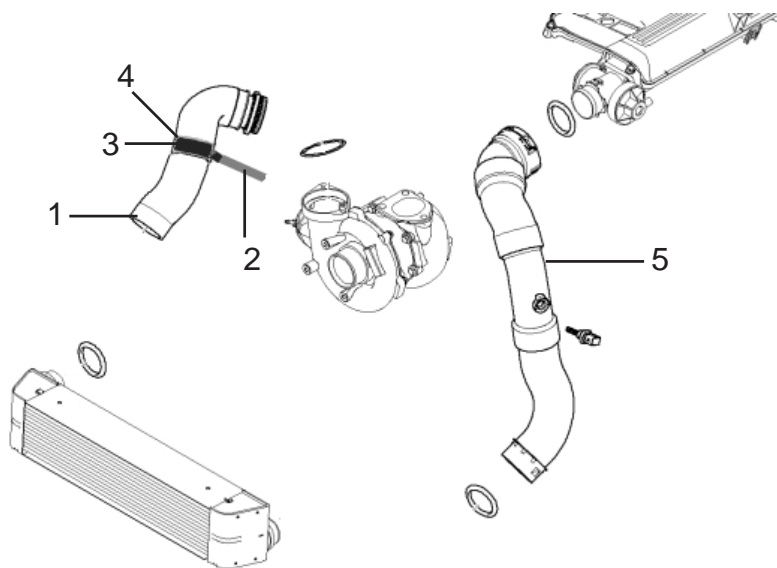

The illustrations in this catalogue do not correspond to the original size and shape!

CATALOGUE INDEX

11	engine	33	suspension rear axle
12	engine electrical system	36	wheels
13	fuel preparation system	41	body shell
16	fuel supply	51	vehicle trim
17	cooling	62	cluster gauge
18	exhaust	64	air conditioning
31	suspension front axle	88	information stickers/handbooks
32	steering		

P O S	expression	part number	D3	D3	RL	R E M
			sedan	touring		
1	Charge-air ducting charger-intercooler	11 65 137	1	1		
2	Tension rod	11 65 141	1	1		
o.A.	Socket for tension rod	11 65 142	1	1		
o.A.	Hex bolt M6x14 VA	07 12 242	2	2		
o.A.	Hex bolt M6x16 VA	07 12 243	1	1		
o.A.	Washer D=6mm	07 33 017	3	3		
3	Clamp	11 65 143	1	1		
4	Damping ring	11 65 144	1	1		
5	Charge-air ducting intercooler-EGR	11 65 125	1	1		