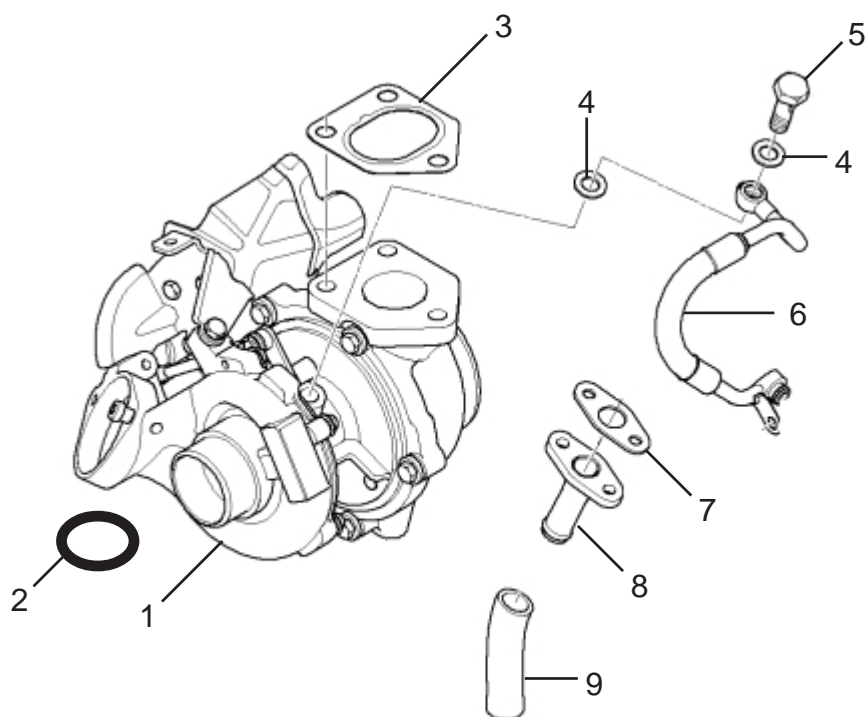

The illustrations in this catalogue do not correspond to the original size and shape!

CATALOGUE INDEX

11	engine	33	suspension rear axle
12	engine electrical system	36	wheels
13	fuel preparation system	41	body shell
16	fuel supply	51	vehicle trim
17	cooling	62	cluster gauge
18	exhaust	64	air conditioning
31	suspension front axle	88	information stickers/handbooks
32	steering		

part number: 88 03 385

issue 22.12.2006

ALPINA BURKARD BOVENSIEPEN GMBH + CO. KG

Alpenstraße 35-37 D-86807 Buchloe Tel. 08241/5005-0 Fax.08241/5005-155

P O S	expression	part number	D3	D3	RL	R E M
			sedan	touring		
1	turbo charger	11 65 140	1	1		
2	sealing	13 71 7 792 090	1	1		
3	sealing	11 62 7 795 266	1	1		
4	sealing	07 11 9 905 041	2	2		
5	hollow bolt	11 42 2 244 609	2	2		
6	oil supply pipe	11 42 113	1	1		
7	gasket	11 42 2 246 091	1	1		
8	oil return pipe	11 42 114	1	1		
9	oil hose	11 42 115	1	1		

P O S	expression	part number	D3	D3	RL	R E M
			sedan	touring		
1	Charge-air ducting charger-intercooler	11 65 137	1	1		
2	Tension rod	11 65 141	1	1		
o.A.	Socket for tension rod	11 65 142	1	1		
o.A.	Hex bolt M6x14 VA	07 12 242	2	2		
o.A.	Hex bolt M6x16 VA	07 12 243	1	1		
o.A.	Washer D=6mm	07 33 017	3	3		
3	Clamp	11 65 143	1	1		
4	Damping ring	11 65 144	1	1		
5	Charge-air ducting intercooler-EGR	11 65 125	1	1		