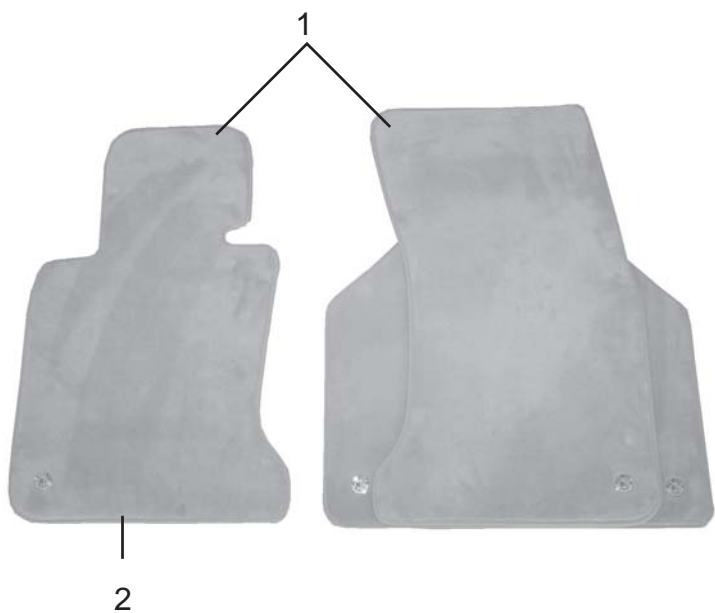

7

POS	expression	part number	D3		RL	RE M
			sedan	touring		
1	Emblem "ALPINA"	51 00 262	1			
1	Emblem "ALPINA"	51 00 246		1		
2	Emblem "D3"	51 00 293	1			
2	Emblem "D3"	51 00 295		1		
3	Door sill trim front left	51 47 133	1	1		
3	Door sill trim front right	51 47 134	1	1		
3	Door sill trim rear left	51 47 135	1	1		
3	Door sill trim rear right	51 47 136	1	1		
4	Production plate D3	76 00 322	1			
4	Production plate D3 Touring	76 00 323		1		
5	Production plate bracket	51 00 758	1			a
5	Production plate bracket	51 00 760	1	1		b
5	Production plate bracket	51 00 767		1		c
6	Rivet for 51 00 758	51 71 1 936 929	2			a
7	Retainer 4mm	51 00 706	2	2		a,b
o.A.	Screw M4x10 for 51 00 767	07 18 023		2		c
o.A.	Nut M4 for 51 00 767	07 31 012		2		c
8	ALPINA emblem 185mm	51 00 294	1	1		
9	Gear lever w/o emblem	25 11 8 012 961	1	1		
10	ALPINA emblem	51 00 267	1	1		

a) with SA 403 (sunroof)

c) with SA 402 (panorama roof)

b) without SA 403 (sunroof) and without SA 402 (panorama roof)

P O S	expression	part number	D3	D3	RL	R E M
			sedan	touring		
1	Trim driver's side	51 45 138	1	1		
1	Trim driver's side	51 45 141			1	
2	Trim passanger's side	51 45 139	1	1		
2	Trim passanger's side	51 45 140			1	
3	Trim front door left	51 41 258	1	1		
3	Trim front door right	51 41 259	1	1		
4	Trim rear door left	51 42 269	1	1		
4	Trim rear door right	51 42 270	1	1		
5	Set trim (w/o iDrive)	51 16 109	1	1		
5	Set trim (w/o iDrive)	51 16 110			1	
6	Set trim (with iDrive)	51 16 111	1	1		
6	Set trim (with iDrive)	51 16 112			1	
7	Shift lever with trim	51 43 766	1	1		