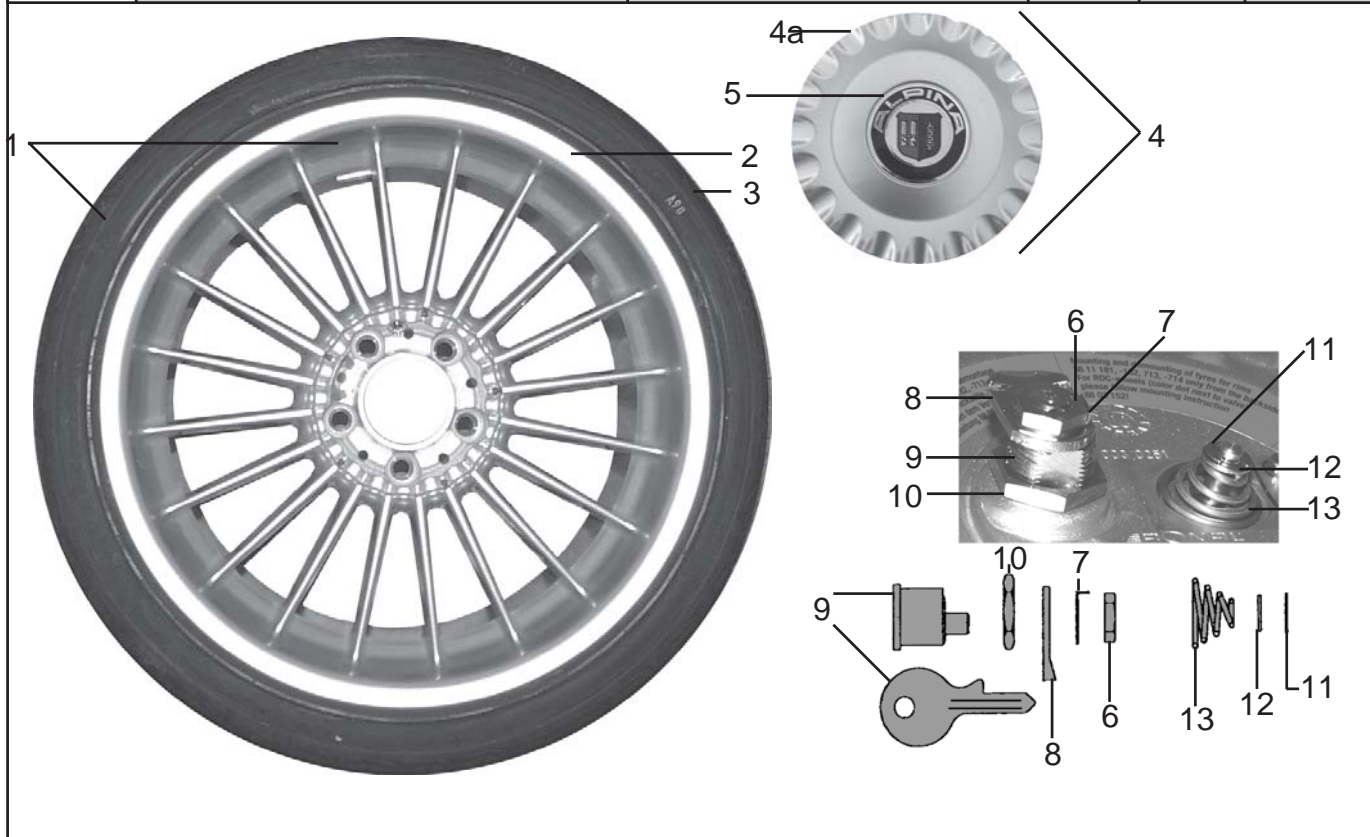

P O S	expression	part number	D3	D3	RL	R E M
			sedan	touring		
1	Alloy wheel 8,5 x 19" with 235/35 ZR 19 front	36 12 765	2	2		
1	Alloy wheel 9,5 x 19" with 265/30 ZR 19 rear	36 12 766	2			
1	Alloy wheel 9,5 x 19" with 265/30 ZR 19 rear	36 12 788		2		
2	Alloy rim 8,5J x 19" EH2 ET34	36 11 204	2	2		
2	Alloy rim 9,5J x 19" EH2 ET36	36 11 205	2			
2	Alloy rim 9,5J x 19" EH2 ET36	36 11 205B		2		
3	Michelin Pilot Sport 235/40 ZR 19	on request	2	2		
3	Michelin Pilot Sport 265/35 ZR 19	on request	2	2		
4	Rim cover complete	36 10 064	4	4		
4a	Rim cover w/o emblem and accessories	36 13 116	1	1		
5	ALPINA emblem with support	36 13 135	4	4		
6	Nut SW12	36 13 123	4	4		a
7	Locking plate	36 13 122	4	4		a
8	Locking lever	36 13 120	4	4		a
9	Set lock with nut and locking lever	36 13 119	1	1		
10	Nut	36 13 121	4	4		a
11	Hex nut M4	07 28 014	4	4		
12	Spacer	07 33 019	4	4		
13	Spring	36 13 124	4	4		

a) included at pos. 9