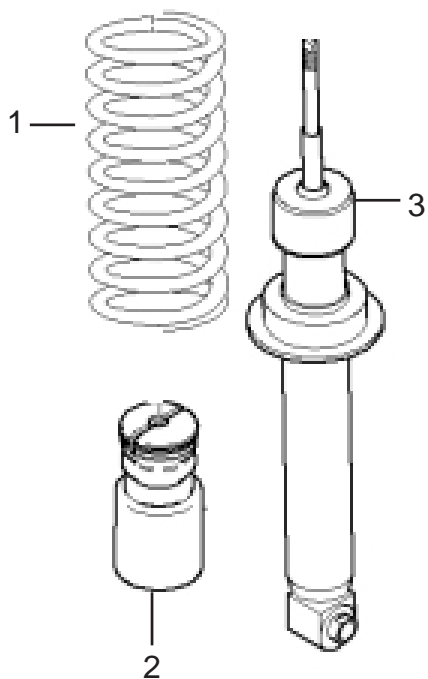

P O S	expression	part number	D3	D3	RL	R E M
			sedan	touring		
1	Coil spring	see spring table	2	2		a
2	Damper	33 50 6 773 629		2		
2	Damper	33 53 6 767 335	2			
3	Shock absorber	33 52 6 771 725	2			
3	Shock absorber	33 52 6 772 926		2		

a) See BMW spring table with SA226