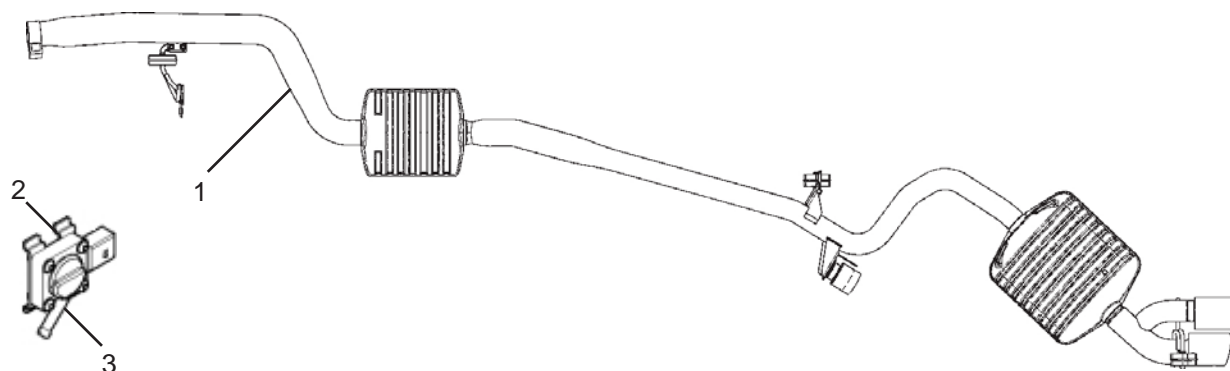

P O S	expression	part number	D3 sedan	D3 touring	RL	R E M
1	Exhaust system	18 10 304	1	1		
2	Exhaust-backpressure sensor	13 62 100	1	1		
5	Backpressure sensor	13 62 7 789 219	1	1