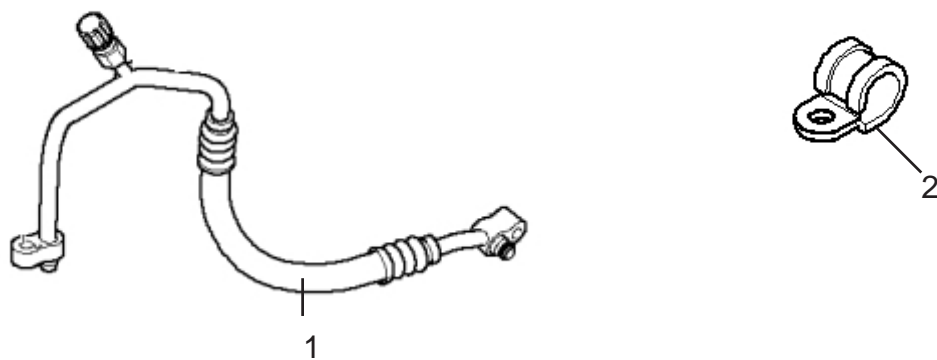

P O S	expression	part number	D3	D3	RL	R E M
			sedan	touring		
1	Pressure pipe compressor - condenser	64 50 694	1	1		
2	Clamp	07 40 097	1	1